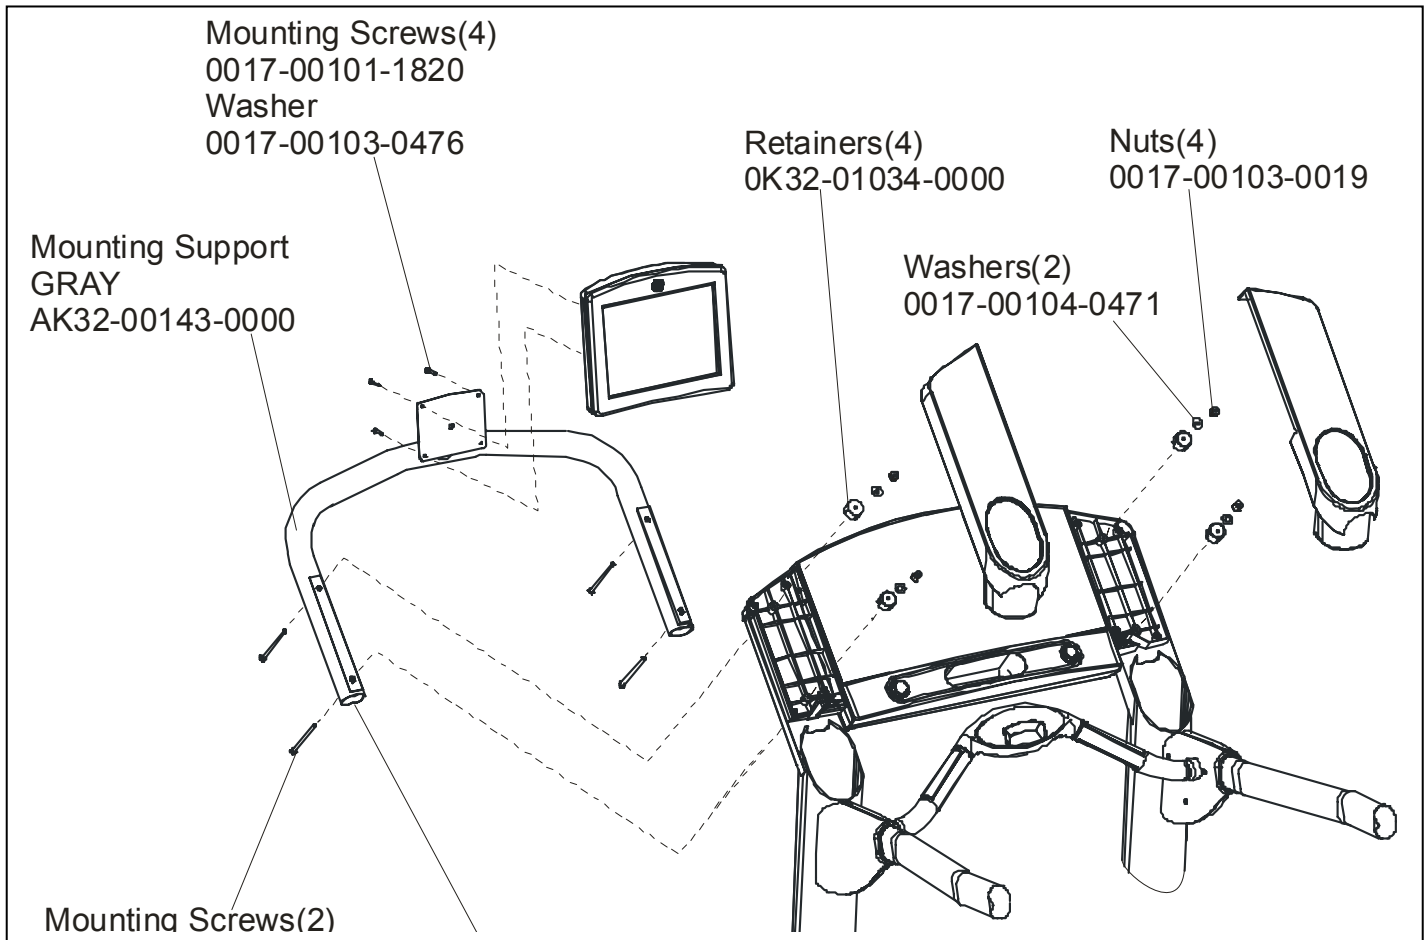

ARCTIC SILVER 97TEZ
Entertainment Mounting Bracket

97TEZ-0xxx-01
S/N TWZ100000 and up